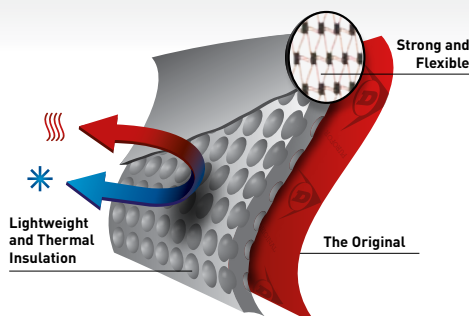

DUNLOP®

PUROFORT+ FULL SAFETY

Premium comfort and protection on the farm

Protection & Comfort

- High traction on uneven surfaces for maximum safety
- S5 rated with steel toecap and midsole for protection against penetrating and falling objects
- Certified according to the latest EN standard (EN ISO 20345:2011 S5 CI SRC)

Outsole

- SRC rated outsole for excellent grip
- Sturdy outsole design for offering extra stability while walking or standing
- Anatomically shaped footbed and premium insole for unsurpassed comfort

Shaft / Upper

- Lightweight for minimizing foot fatigue
- Flexible and supple for retaining ease of movement
- Rugged and cut resistant shaft for assuring a safe and long lifetime

WWW.DUNLOPBOOTS.COM

ARTICLE C762933

PUROFORT®
THE ORIGINAL